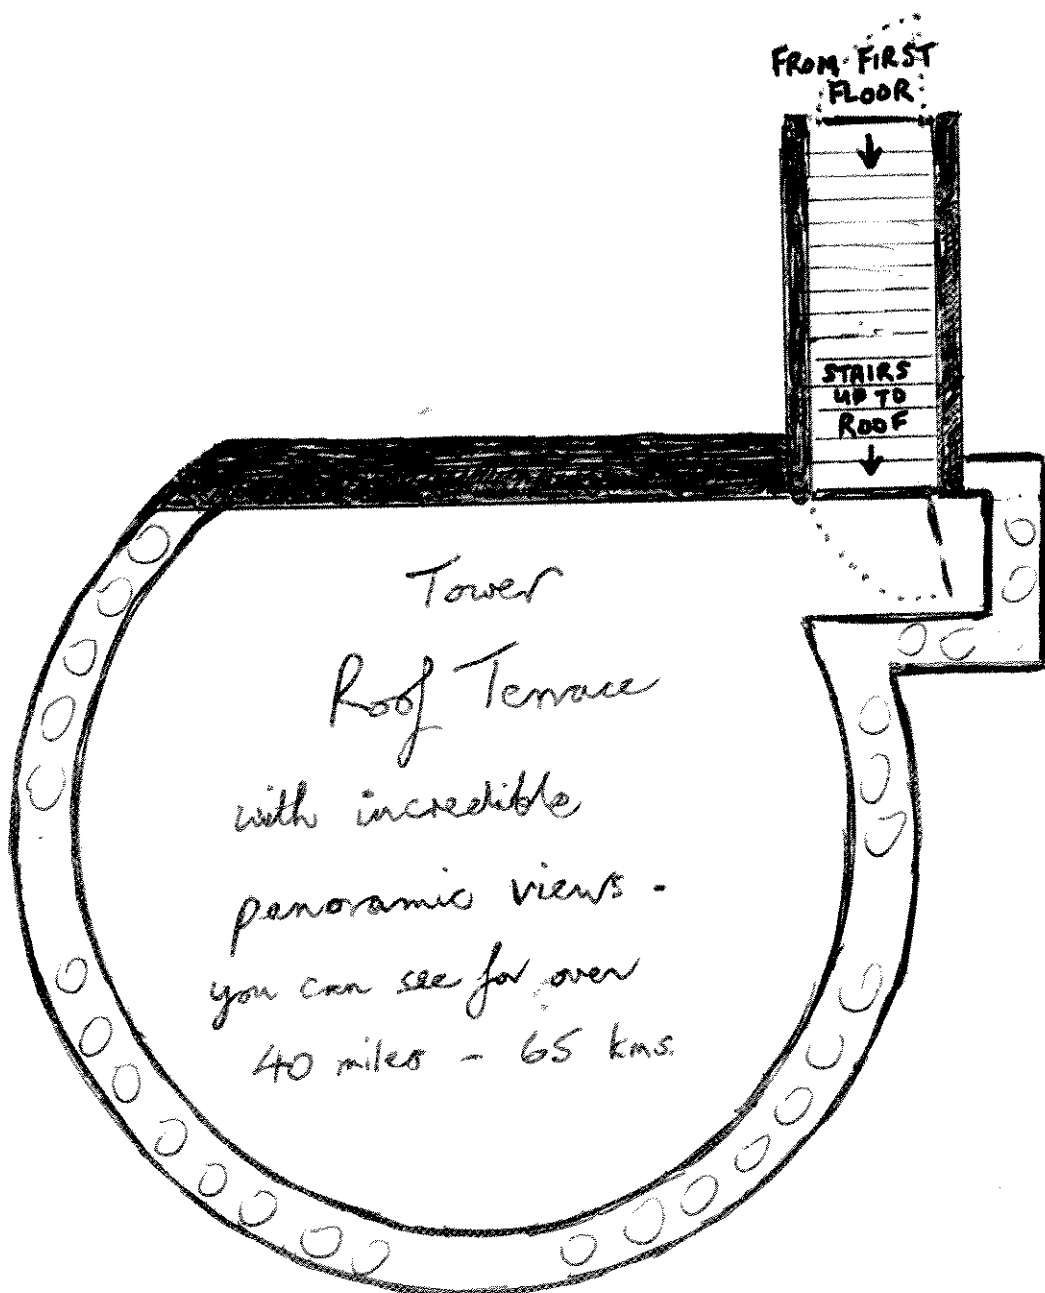

FIRST FLOOR

FROM FIRST FLOOR

STAIRS UP TO ROOF

Tower
Roof Terrace
with incredible
panoramic views -
you can see for over
40 miles - 65 kms