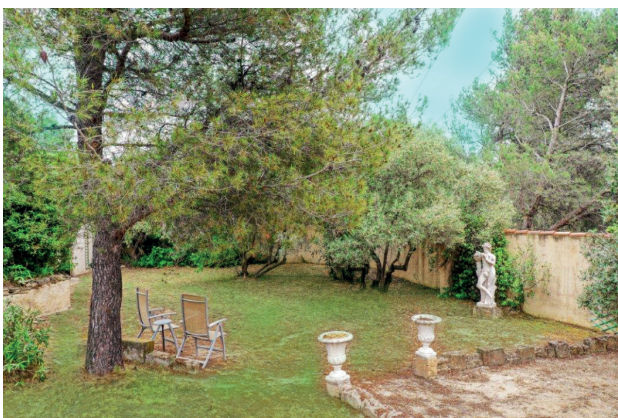

Villa Romantique

Romanesque swimming pool

Sun chairs by the pool

Villa at night

View of pool from the villa

View from dining terrace

Dining terrace

View of pool towards sunbathing terrace

Pool and garden

Pool and gardens showing La Petit Villa

Aerial view looking north - River Rhone and River Gardon

Aerial view looking towards the River Rhone

Part of garden showing part of perimeter wall

Front Entrance Door of Villa